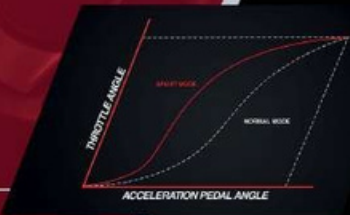

YARIS IS VERSATILE

Yaris transforms itself based on your driving preference. Activating the Sport mode increases the engine speed more quickly during acceleration. While Eco mode offers maximum fuel efficiency.

YARIS IS COOL

AUTO AC WITH CLIMATE CONTROL